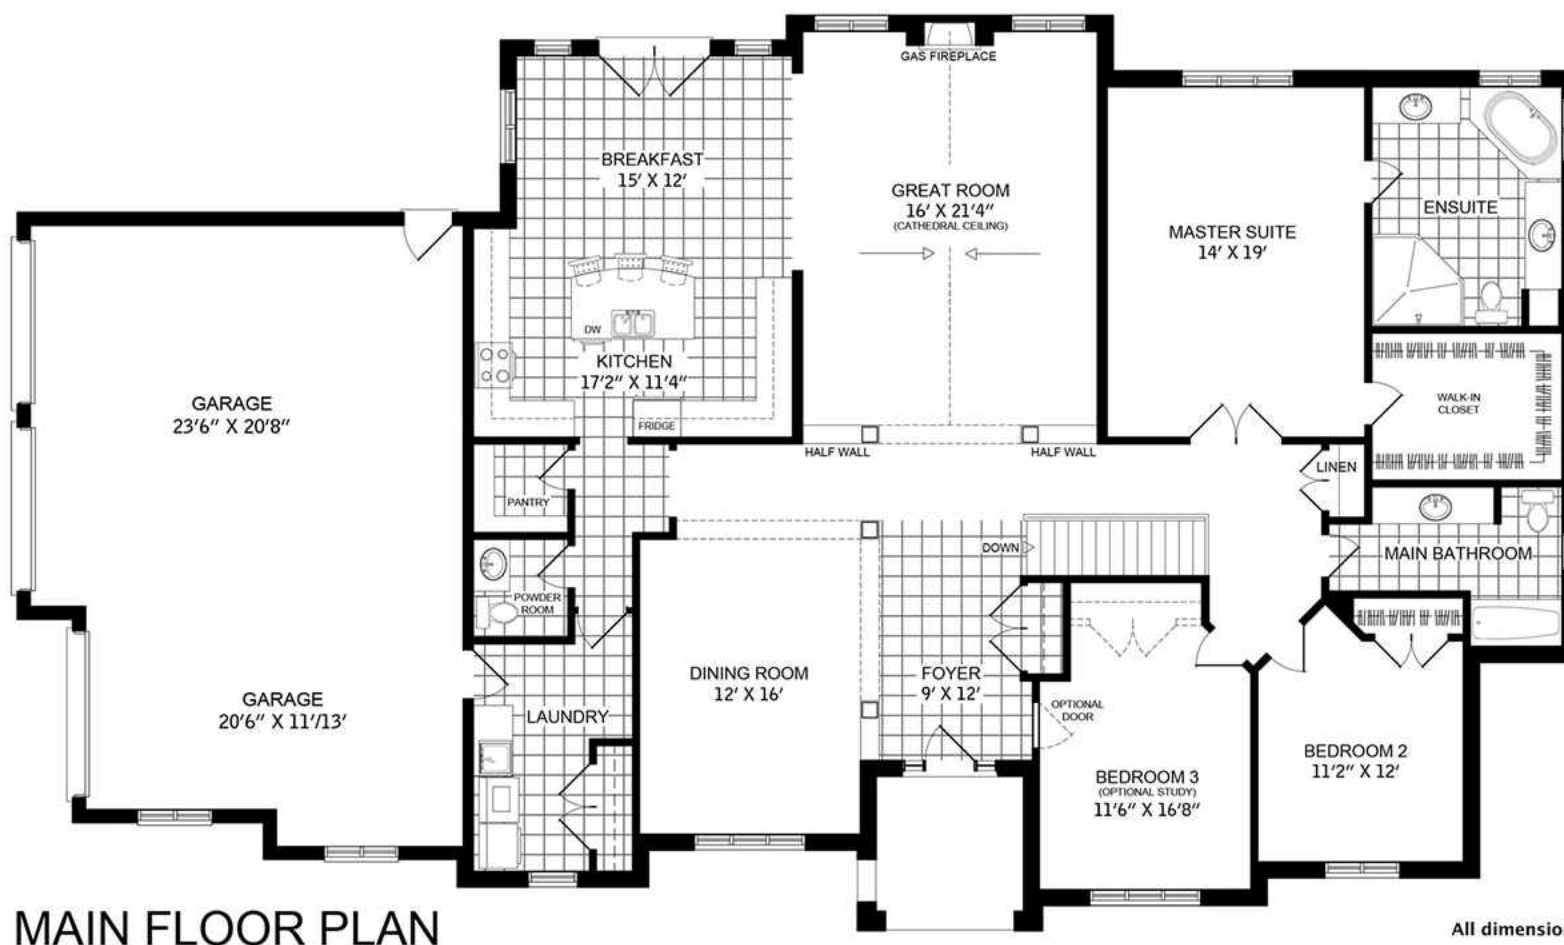

Artist's Concept

BUNGALOW COLLECTION

The Sapphire
2600 Sq. Ft.

MAIN FLOOR PLAN

All dimensions are approximate.

BUNGALOW COLLECTION

The Sapphire
2600 Sq. Ft.